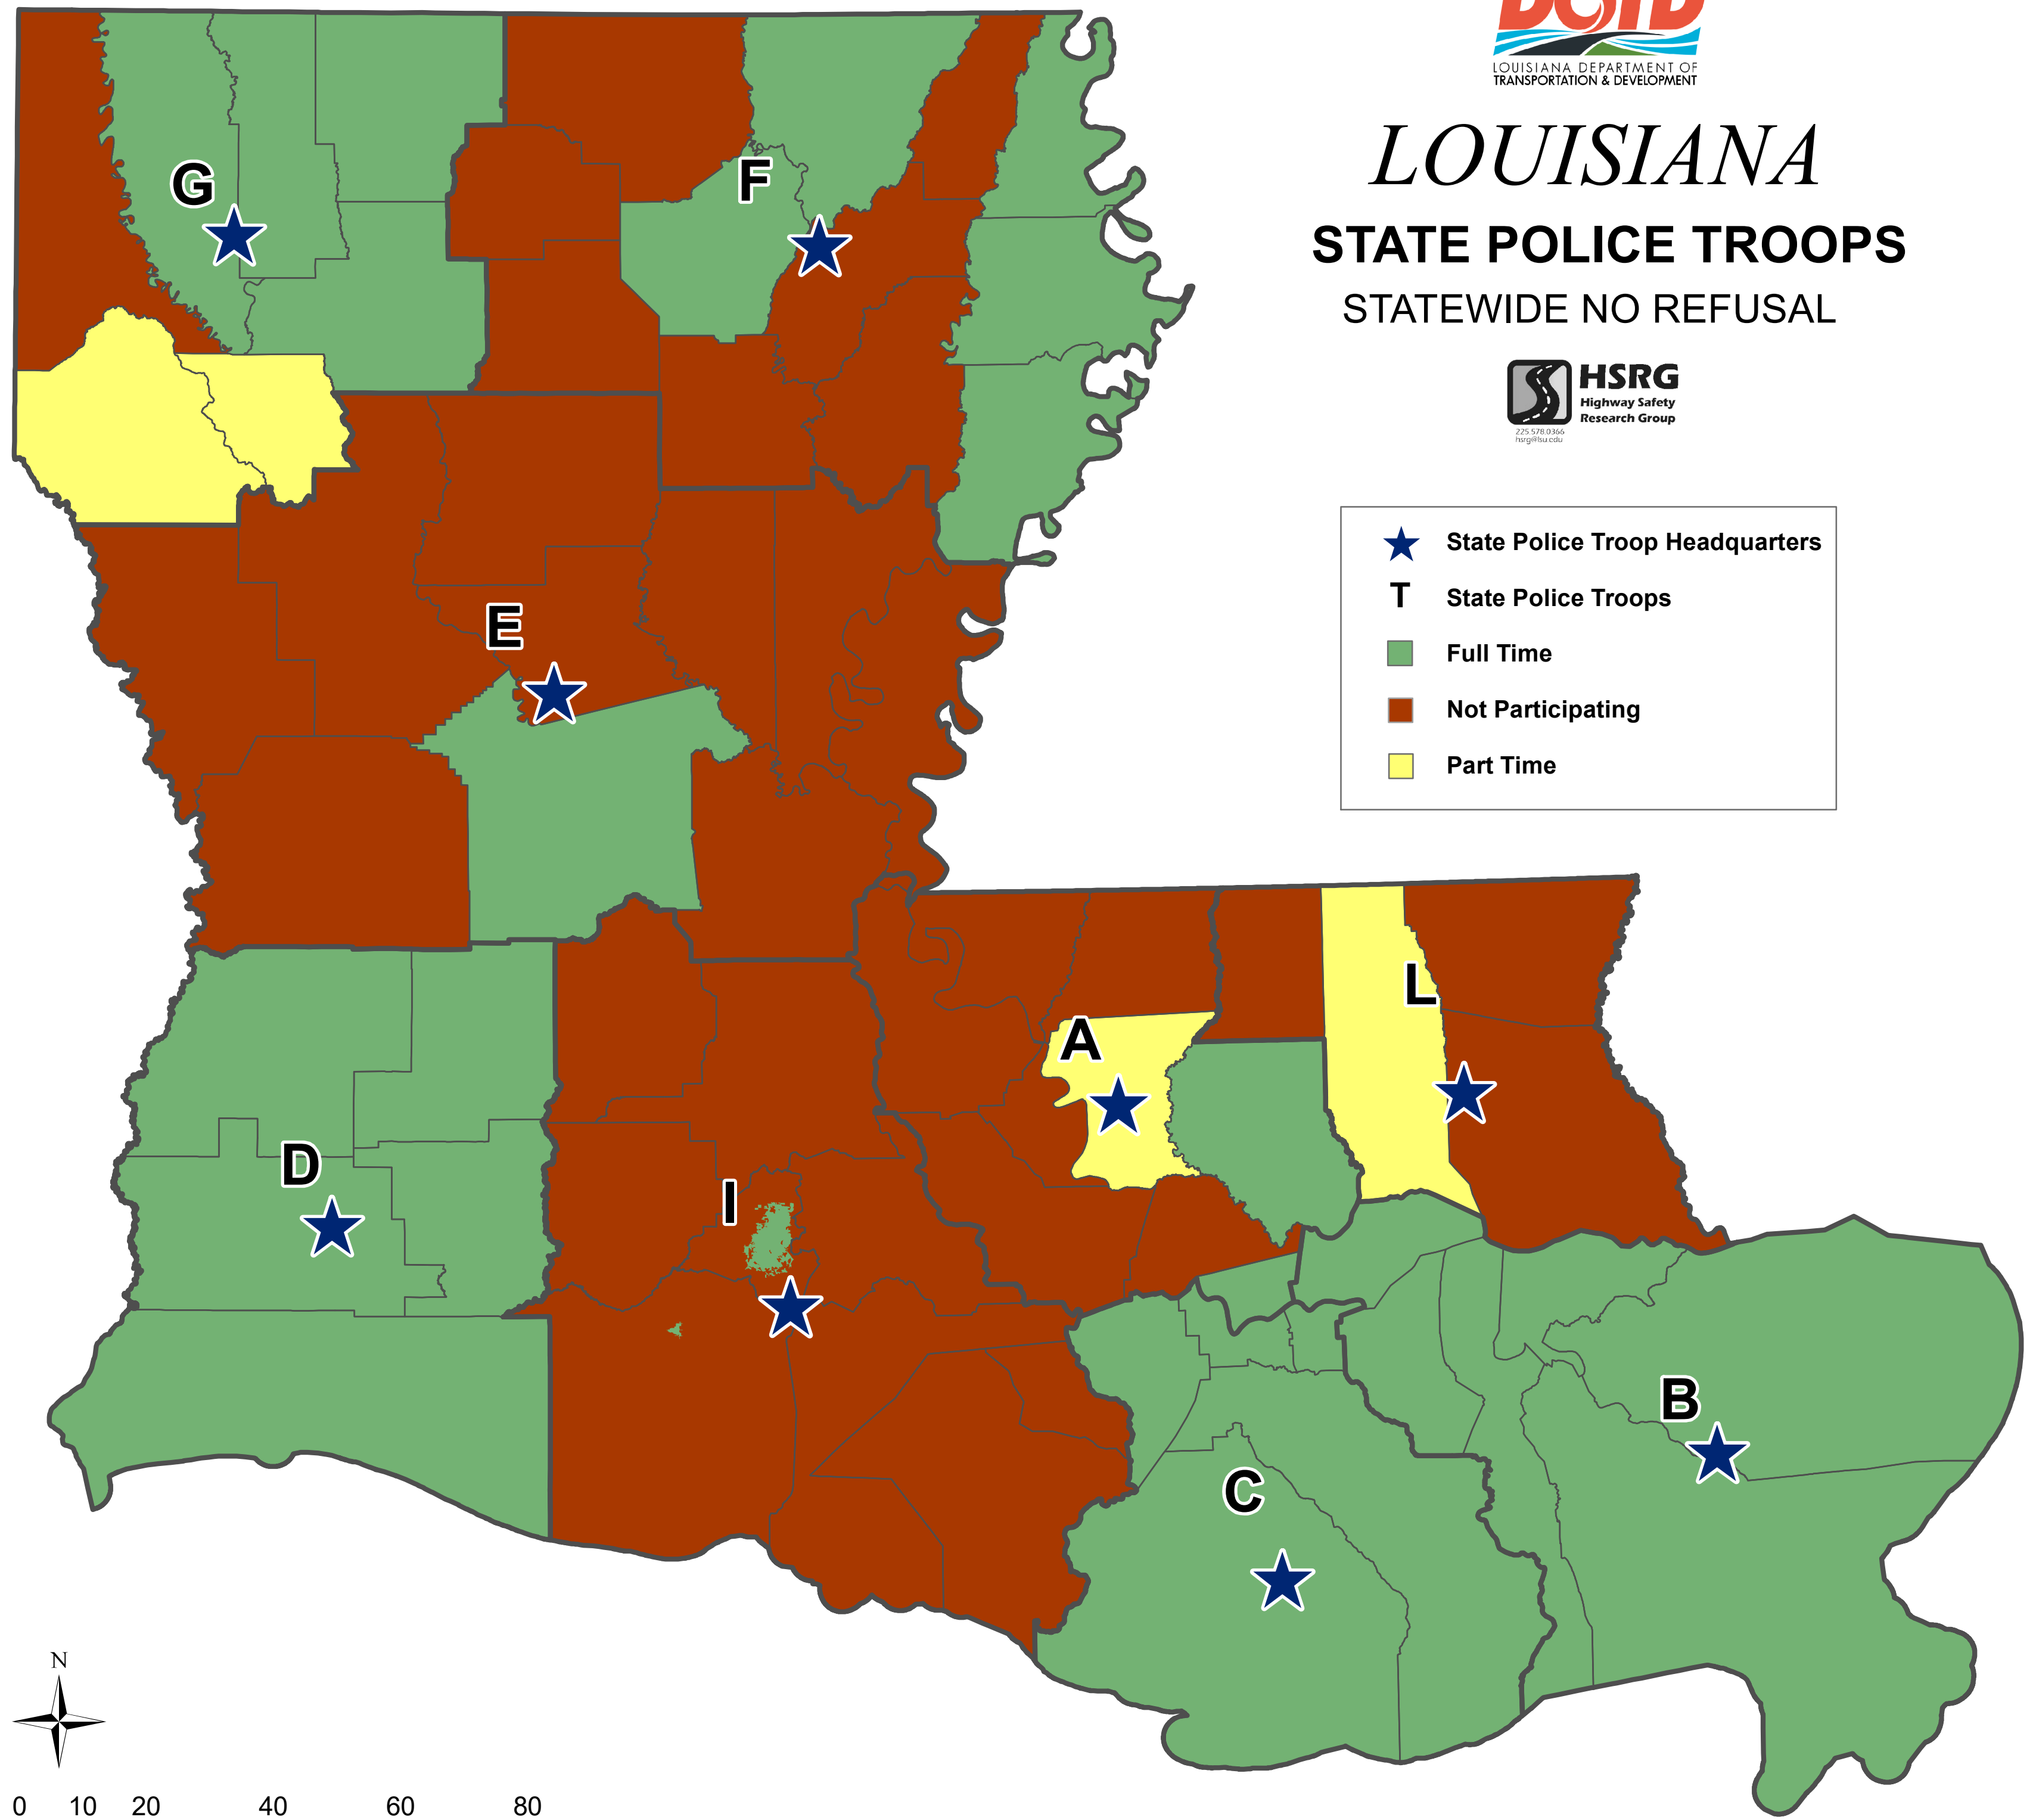

LOUISIANA

STATE POLICE TROOPS

STATEWIDE NO REFUSAL

- ★ State Police Troop Headquarters
- T State Police Troops
- Full Time
- Not Participating
- Part Time

This document and the information contained herein is prepared solely for the purpose of identifying, evaluating and planning safety improvements on public roads which may be implemented utilizing federal aid highway funds; and is therefore exempt from discovery or admission into evidence pursuant to 23 U.S.C. 409.